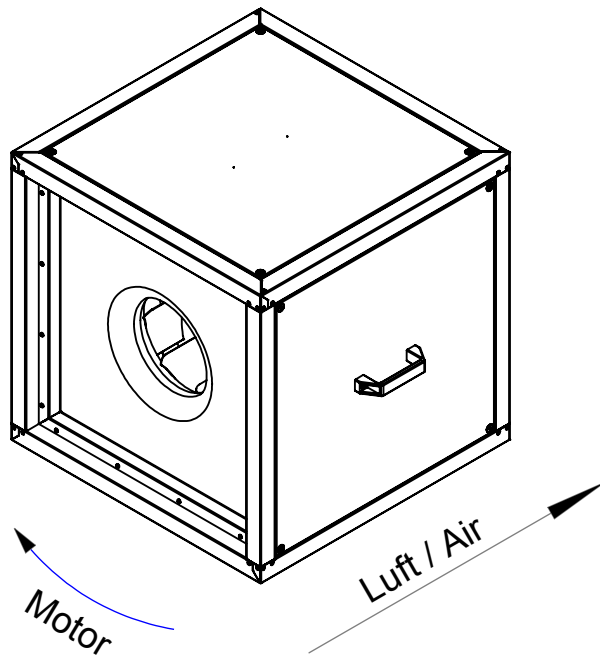

Anschlussmaß innen
min. \varnothing 300
Connection size inside
min. \varnothing 300

Protection Mark
according to ISO16016
Created s.pop
Drawn s.pop
Released d.hancu
Disabled

1:15 A4 mm

General tolerances
DIN ISO 2768-c

MPC355D4F4T30

146465 00