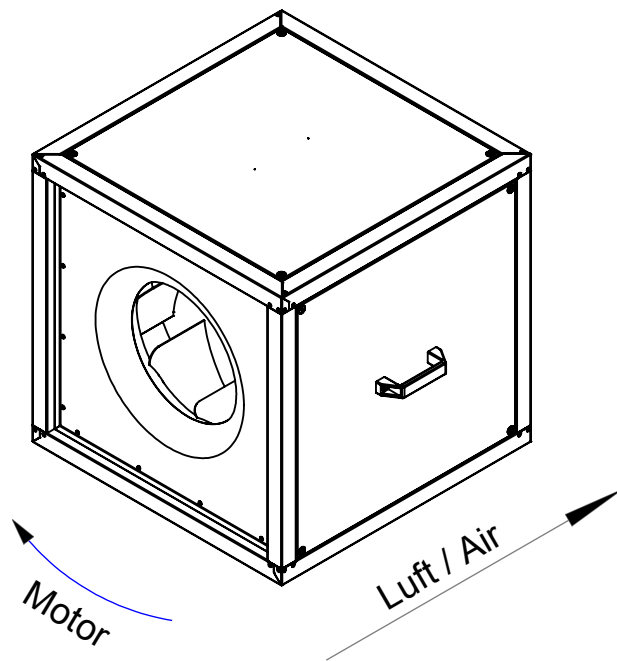

Anschlussmaß innen
min. \varnothing 430
Connection size inside
min. \varnothing 430

Protection Mark
according to ISO16016
Created s.pop
Drawn s.pop
Released d.hancu
Disabled

1:15 A4 mm

General tolerances
DIN ISO 2768-c