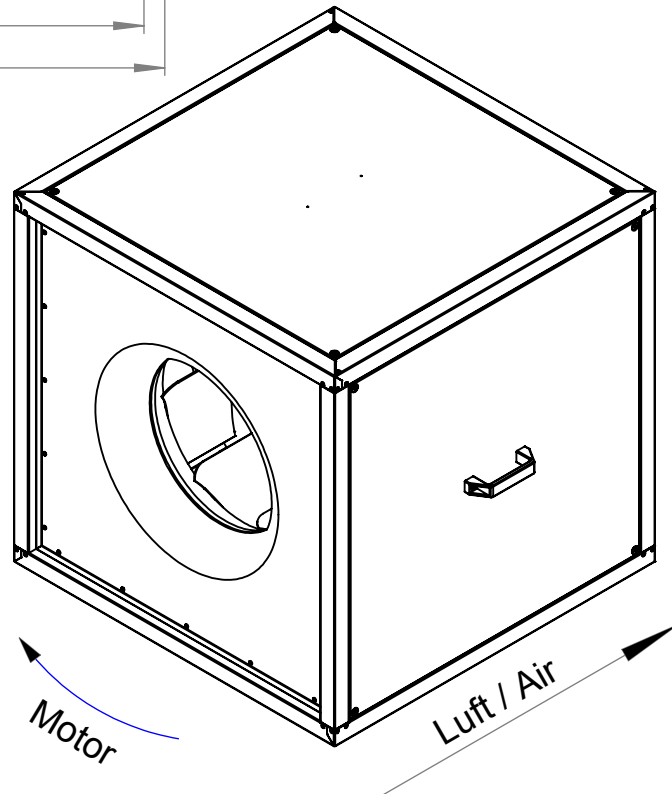

Anschlussmaß innen  
 min.  $\varnothing$  520  
 Connection size inside  
 min.  $\varnothing$  520

Protection Mark  
 according to ISO16016  
 Created s.pop  
 Drawn s.pop  
 Released d.hancu  
 Disabled

1:15 A4 mm

General tolerances  
 DIN ISO 2768-c

**MPC630D4F4T30**

**146481 00**