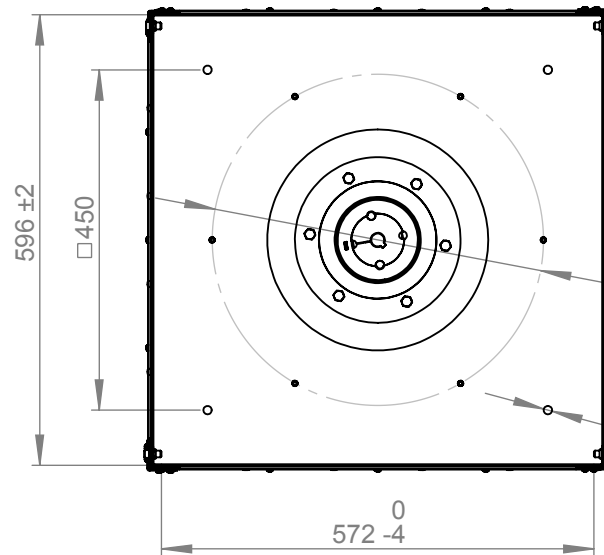

Motor

Luft / Air

6x M6x15
Ø 438

4 X Ø 11

ruck Ventilatoren
Max-Planck-Str. 5
D-97944 Boxberg

Protection Mark
according to ISO16016

Created a.ganea
Drawn a.ganea
Released a.ganea
Disabled

1:10 A4 mm

General tolerances
DIN ISO 2768-c

DHN355D4F430

150549 00