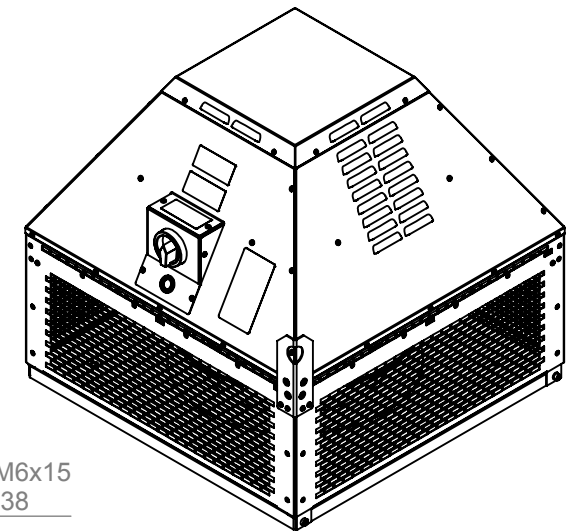

Motor

Luft / Air

6x M6x15
Ø 438

4 X Ø 11

ruck Ventilatoren
Max-Planck-Str. 5
D-97944 Boxberg

Protection Mark
according to ISO16016

Created a.ganea
Drawn a.ganea
Released a.ganea
Disabled

1:10 A4 mm