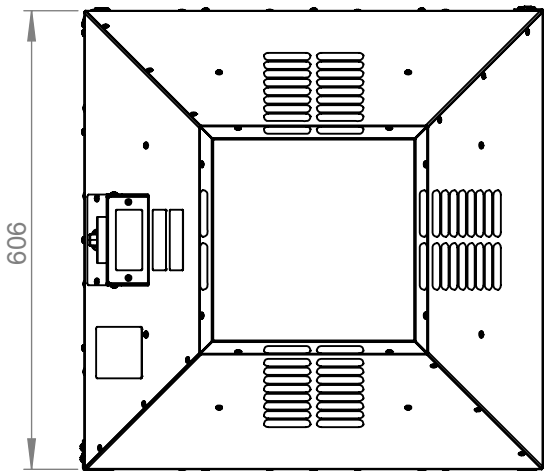

Motor

Luft / Air

6x M6x15
Ø 438

4 X Ø 11

ruck Ventilatoren
Max-Planck-Str. 5
D-97944 Boxberg

Protection Mark
according to ISO16016

Created a.ganea
Drawn a.ganea
Released a.ganea
Disabled

1:10 A4 mm